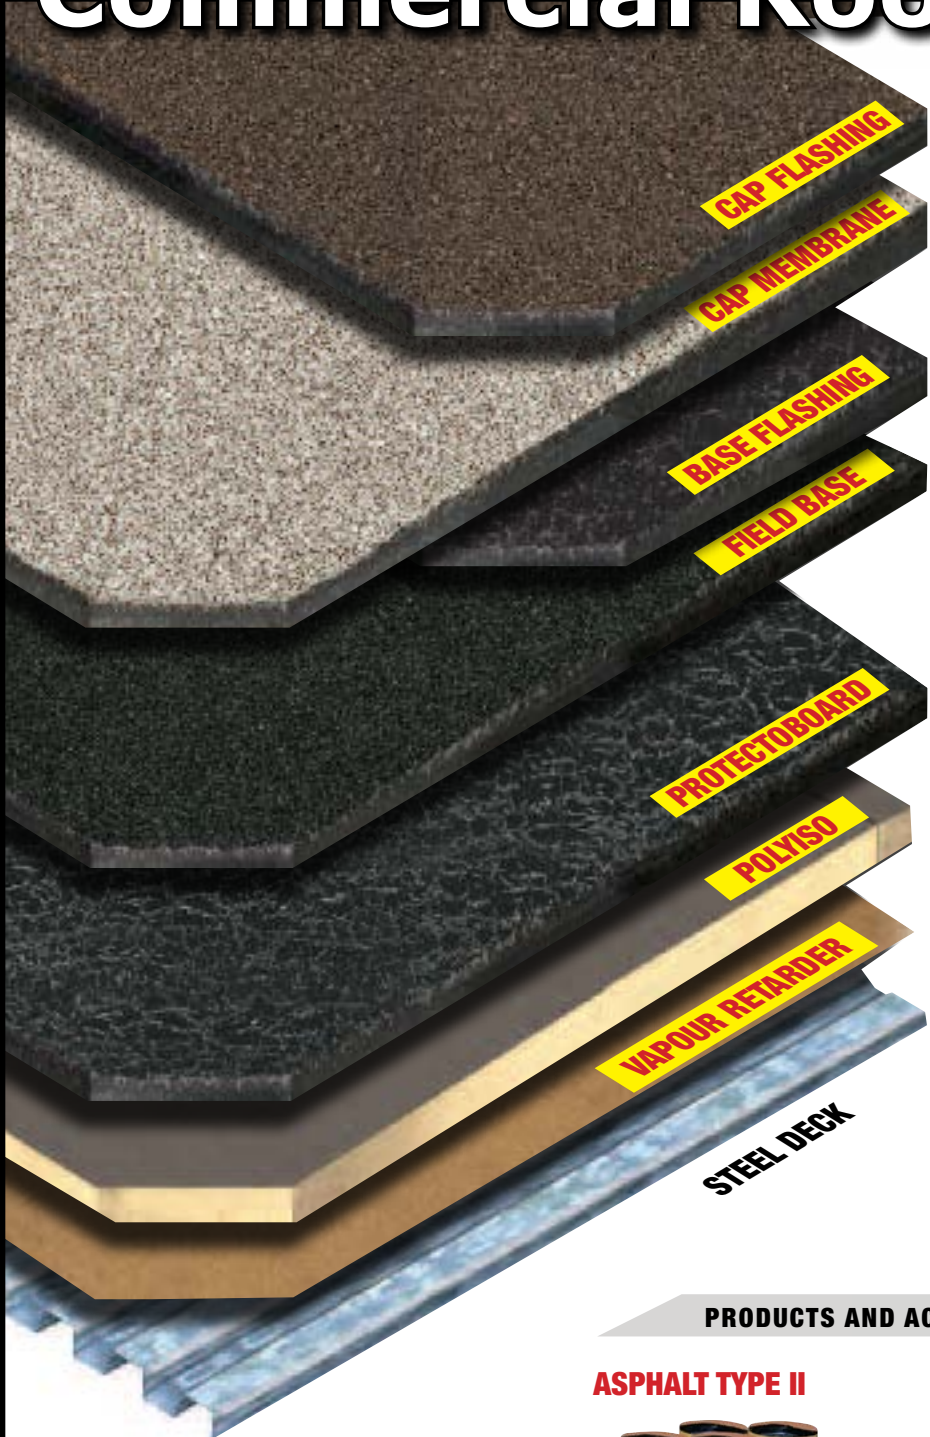

Commercial Roofing

CAP FLASHING & MEMBRANE

- | | |
|----------------|----------------|
| MP-180-CAP | TP-180-CAP |
| MP-250-CAP | TP-250-CAP |
| PREVENT MP-180 | PREVENT TP-180 |
| PREVENT MP-250 | PREVENT TP-250 |

— CHOOSE ONE —

BASE FLASHING & MEMBRANE

- | | |
|---------------------|----------------------|
| MF-95-SS-BASE | MP-180-SS-BASE |
| MP-180-SS-BASE | MP-180-FS-BASE |
| MF-95-FS-BASE | MP-180-FS-BASE (3.0) |
| MF-95-FS-BASE (2.2) | |

MODIFLEX COLD GOLD BASE

— CHOOSE ONE —

COVER BOARD

- PROTECTOBOARD
- ROOFCRAFT FIRE RESISTANT BASE
- FIBERBOARD

— CHOOSE ONE —

POLYISO

- IKOTHERM - POLYISOCYANURATE

VAPOUR RETARDER